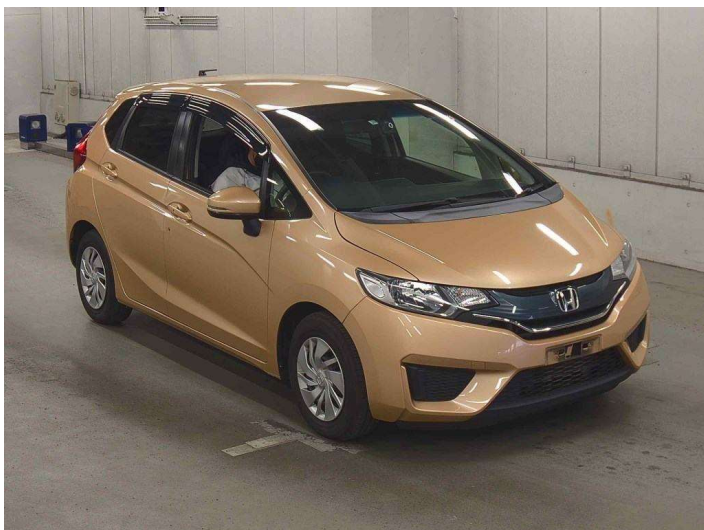

2013 Honda Fit

Purchase Price **POA**
Includes GST, Registration & Licensing

Finance may be available on this vehicle. Ask one of our friendly staff for more information.

Gain peace of mind with Mechanical Breakdown Insurance. **Ask us how.**

Top features
None Listed

Body Style
-

Odometer
53,515 km

Engine
1300 cc

Fuel Type
Petrol

Transmission
CVT

Wheels
-

VIN
-

Interior
-

Safety
-

Reg No.
-

Ext Colour
Beige

History
Ex-Overseas

Seats
-

CO2 Emissions
-

Energy Economy
-