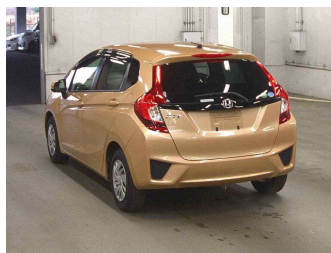

2013 Honda Fit

Purchase Price **POA**
Includes GST, Registration & Licensing

Finance may be available on this vehicle. Ask one of our friendly staff for more information.

Gain peace of mind with Mechanical Breakdown Insurance. **Ask us how.**

Top features
None Listed

Body Style
-

Odometer
53,515 km

Engine
1300 cc

Fuel Type
Petrol

Transmission
CVT

Wheels
-

VIN
-

Interior
-

Safety
-

Reg No.
-

Ext Colour
Beige

History
Ex-Overseas

Seats
-

CO2 Emissions
-

Energy Economy
-