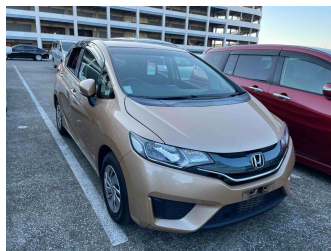

2013 Honda Fit

Purchase Price **POA**
Includes GST, Registration & Licensing

Finance may be available on this vehicle. Ask one of our friendly staff for more information.

Gain peace of mind with Mechanical Breakdown Insurance. **Ask us how.**

Top features
None Listed

Body Style
-

Odometer
53,515 km

Engine
1300 cc

Fuel Type
Petrol

Transmission
CVT

Wheels
-

VIN
-

Interior
-

Safety
-

Reg No.
-

Ext Colour
Beige

History
Ex-Overseas

Seats
-

CO2 Emissions
-

Energy Economy
-