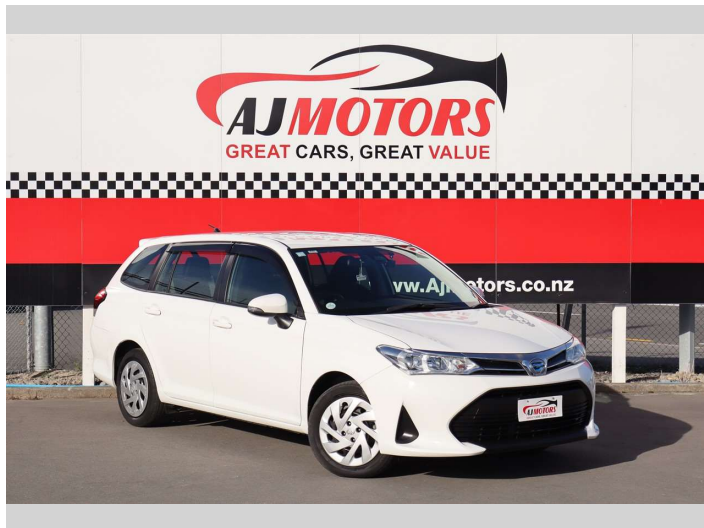

2022 Toyota Corolla FIELDER HYBRID EX

Purchase Price **\$18,980**
Includes GST
Excludes on-road costs of \$695

Finance may be available on this vehicle. Ask one of our friendly staff for more information.

Body Style
4 door, Hatchback

Odometer
127,000 km

Engine
1500 cc, Hybrid

Fuel Type
Petrol

Transmission
Automatic, 2WD

Wheels
15"

VIN
7AT0H607X26260051

Interior
Black