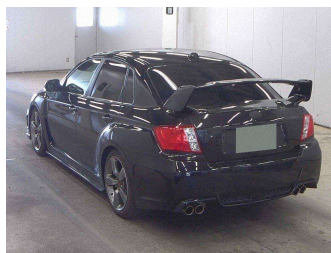

2013 Subaru Impreza

Purchase Price
Includes GST, Registration & Licensing

POA

Finance may be available on this vehicle. Ask one of our friendly staff for more information.

Gain peace of mind with Mechanical Breakdown Insurance. **Ask us how.**

Top features
None Listed

Body Style

-

Odometer

125,722 km

Engine

2500 cc

Fuel Type