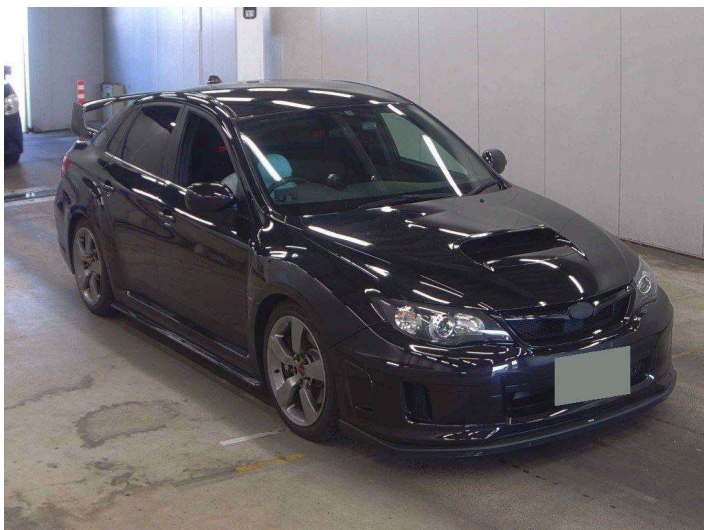

2013 Subaru Impreza

Purchase Price
Includes GST, Registration & Licensing

POA

Finance may be available on this vehicle. Ask one of our friendly staff for more information.

Gain peace of mind with Mechanical Breakdown Insurance. **Ask us how.**

Top features
None Listed

Body Style

-

Odometer

125,722 km

Engine

2500 cc

Fuel Type

Petrol

Transmission

Paddle Shift

Wheels

-

VIN

-

Interior