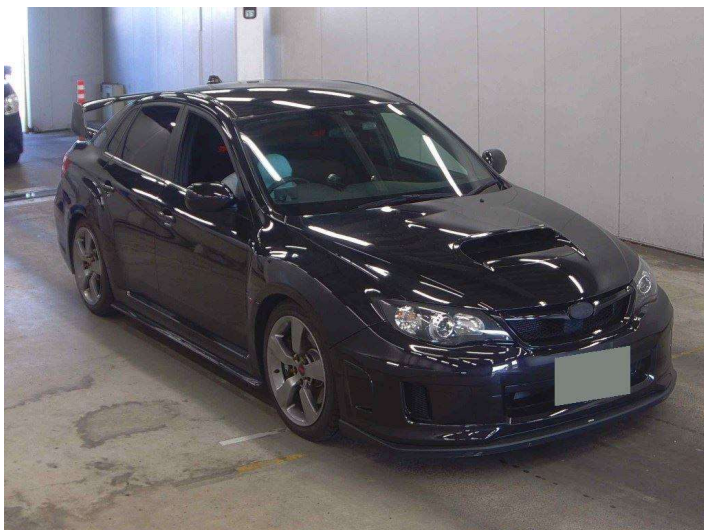

2013 Subaru Impreza

Purchase Price **POA**
Includes GST, Registration & Licensing

Finance may be available on this vehicle. Ask one of our friendly staff for more information.

Gain peace of mind with Mechanical Breakdown Insurance. **Ask us how.**

Top features
None Listed

Body Style

-

Odometer

125,722 km

Engine

2500 cc

Fuel Type

Petrol

Transmission

Paddle Shift

Wheels

-

VIN

-

Interior