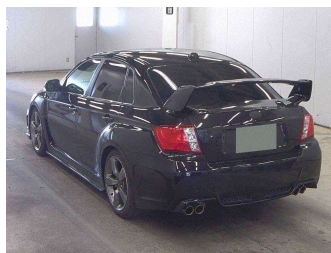

2013 Subaru Impreza

Purchase Price **POA**
Includes GST, Registration & Licensing

Finance may be available on this vehicle. Ask one of our friendly staff for more information.

Gain peace of mind with Mechanical Breakdown Insurance. **Ask us how.**

Top features
None Listed

Body Style

-

Odometer

125,722 km

Engine

2500 cc

Fuel Type