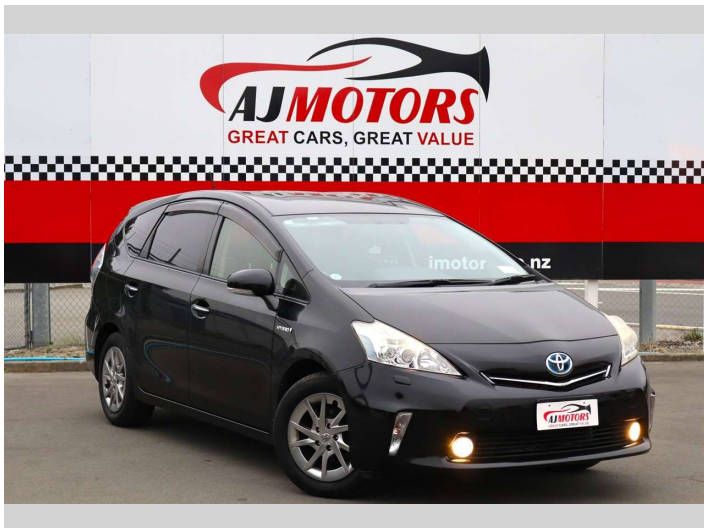

2014 Toyota Prius ALPHA S

Purchase Price **\$11,980**
Includes GST
Excludes on-road costs of \$695

Finance may be available on this vehicle. Ask one of our friendly staff for more information.

Gain peace of mind with Mechanical Breakdown Insurance. **Ask us how.**

Body Style
5 door, Hatchback

Odometer
117,000 km

Engine
1800 cc, Hybrid

Fuel Type
Petrol

Transmission
Automatic, 2WD

Wheels
16"

VIN
7AT0H637X26347196

Interior
Black