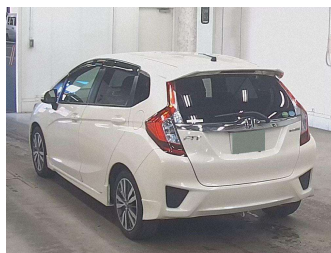

# 2013 Honda Fit HYBRID S PACKAGE

**Purchase Price** **POA**  
Includes GST, Registration & Licensing

Finance may be available on this vehicle. Ask one of our friendly staff for more information.

Gain peace of mind with Mechanical Breakdown Insurance. **Ask us how.**

**Top features**  
None Listed

Body Style  
-

Odometer  
**127,911 km**

Engine  
**1500 cc**

Fuel Type  
**Hybrid**

Transmission  
**Paddle Shift**

Wheels  
-

VIN  
-