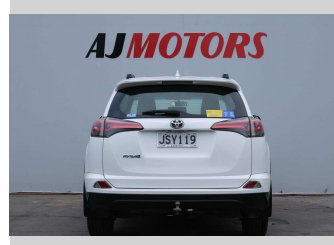

2016 Toyota RAV4 GX (NZ New)

Purchase Price **\$18,980**
Includes GST
 Excludes on-road costs of \$295

Finance may be available on this vehicle. Ask one of our friendly staff for more information.

Gain peace of mind with Mechanical Breakdown Insurance. **Ask us how.**

Body Style
4 door, RV/SUV

Odometer
152,000 km

Engine
1986 cc, Internal Combustion

Fuel Type
Petrol

Transmission
Automatic, Front Wheel

Wheels
17", Factory Alloys

VIN
JTMZDREV50J060922

Interior
Black, Plastic