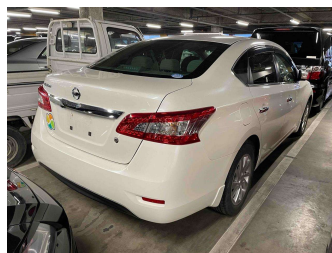

# 2013 Nissan Bluebird SYLPHY G

**Purchase Price** **POA**  
Includes GST, Registration & Licensing

Finance may be available on this vehicle. Ask one of our friendly staff for more information.

Gain peace of mind with Mechanical Breakdown Insurance. **Ask us how.**

**Top features**  
None Listed

Body Style	-
Odometer	<b>43,965 km</b>
Engine	<b>1800 cc</b>
Fuel Type	<b>Petrol</b>
Transmission	<b>CVT</b>
Wheels	-
VIN	-
Interior	-
Safety	-

Reg No.	-
Ext Colour	<b>Pearl</b>
History	<b>Ex-Overseas</b>
Seats	-
CO2 Emissions	-
Energy Economy	-