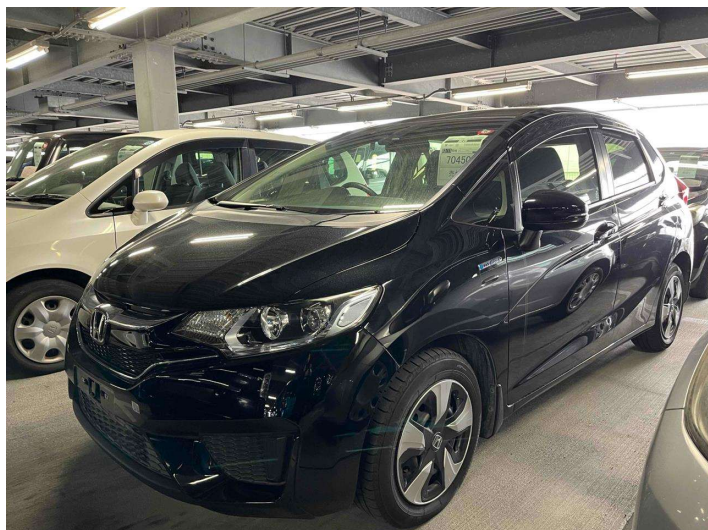

2016 Honda Fit

Purchase Price **POA**
Includes GST, Registration & Licensing

Finance may be available on this vehicle. Ask one of our friendly staff for more information.

Gain peace of mind with Mechanical Breakdown Insurance. **Ask us how.**

Top features
None Listed

- Body Style
-
- Odometer
105,836 km
- Engine
1500 cc
- Fuel Type
Hybrid
- Transmission
CVT
- Wheels
-
- VIN
-
- Interior
-
- Safety
-

- Reg No.
-
- Ext Colour
Black
- History
Ex-Overseas
- Seats
-
- CO2 Emissions
-
- Energy Economy
-