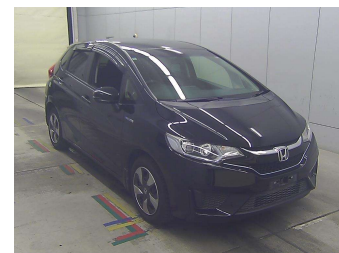

2016 Honda Fit

Purchase Price **POA**
Includes GST, Registration & Licensing

Finance may be available on this vehicle. Ask one of our friendly staff for more information.

Gain peace of mind with Mechanical Breakdown Insurance. **Ask us how.**

Top features
None Listed

- Body Style
-
- Odometer
105,836 km
- Engine
1500 cc
- Fuel Type
Hybrid
- Transmission
CVT
- Wheels
-
- VIN
-
- Interior
-
- Safety
-

- Reg No.
-
- Ext Colour
Black
- History
Ex-Overseas
- Seats
-
- CO2 Emissions
-
- Energy Economy
-