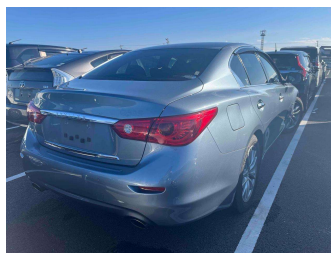

2015 Nissan Skyline 350GT HYBRID TYPE P

Purchase Price **POA**
Includes GST, Registration & Licensing

Finance may be available on this vehicle. Ask one of our friendly staff for more information.

Gain peace of mind with Mechanical Breakdown Insurance. **Ask us how.**

Top features
None Listed

Body Style
-
Odometer
139,615 km

Engine
3500 cc
Fuel Type
Hybrid

Transmission
CVT

Wheels
-

VIN
-

Interior
-

Safety
-