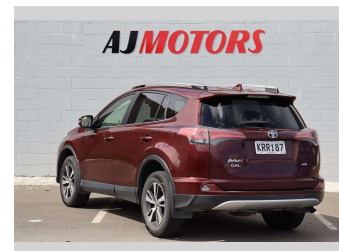

2017 Toyota RAV4 GXL 2.5P/4WD/6AT

Purchase Price **\$14,980**
Includes GST
 Excludes on-road costs of \$295

Finance may be available on this vehicle. Ask one of our friendly staff for more information.

Gain peace of mind with Mechanical Breakdown Insurance. **Ask us how.**

Body Style
4 door, RV/SUV

Odometer
261,500 km

Engine
2494 cc, Internal Combustion

Fuel Type
Petrol

Transmission
6-Speed Automatic, AWD

Wheels
17", Factory Alloys

VIN
JTMRFFREV50D215929

Interior
Grey and Blue, Plastic