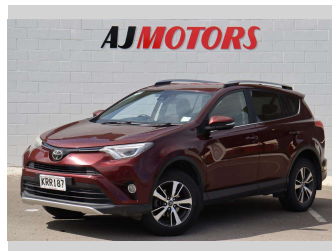

2017 Toyota RAV4 GXL 2.5P/4WD/6AT

Purchase Price **\$14,980**
Includes GST
 Excludes on-road costs of \$295

Finance may be available on this vehicle. Ask one of our friendly staff for more information.

Gain peace of mind with Mechanical Breakdown Insurance. **Ask us how.**

Body Style
4 door, RV/SUV

Odometer
261,500 km

Engine
2494 cc, Internal Combustion

Fuel Type
Petrol

Transmission
6-Speed Automatic, AWD

Wheels
17", Factory Alloys

VIN
JTMRFFREV50D215929

Interior
Grey and Blue, Plastic