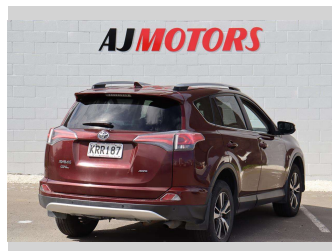

2017 Toyota RAV4 GXL 2.5P/4WD/6AT

Purchase Price **\$14,980**
Includes GST
 Excludes on-road costs of \$295

Finance may be available on this vehicle. Ask one of our friendly staff for more information.

Gain peace of mind with Mechanical Breakdown Insurance. **Ask us how.**

Body Style
4 door, RV/SUV

Odometer
261,500 km

Engine
2494 cc, Internal Combustion

Fuel Type
Petrol

Transmission
6-Speed Automatic, AWD

Wheels
17", Factory Alloys

VIN
JTMRFFREV50D215929

Interior
Grey and Blue, Plastic