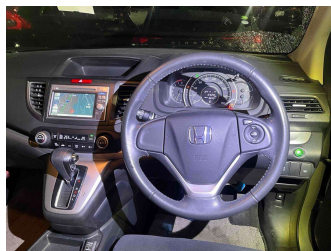

2012 Honda CR-V 20G

Purchase Price **POA**
Includes GST, Registration & Licensing

Finance may be available on this vehicle. Ask one of our friendly staff for more information.

Gain peace of mind with Mechanical Breakdown Insurance. **Ask us how.**

Top features
None Listed

Body Style	-	Reg No.	-
Odometer	77,000 km	Ext Colour	Silver
Engine	2000 cc	History	Ex-Overseas
Fuel Type	Petrol	Seats	-
Transmission	CVT	CO2 Emissions	-
Wheels	-	Energy Economy	-
VIN	-		
Interior	-		
Safety	-		