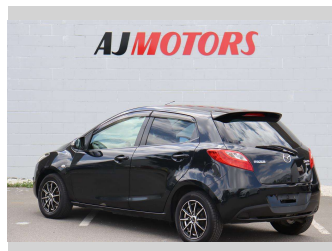

2014 Mazda Demio 13- SKYACTIVE

Purchase Price **\$9,988**
Includes GST
 Excludes on-road costs of \$695

Finance may be available on this vehicle. Ask one of our friendly staff for more information.

Gain peace of mind with Mechanical Breakdown Insurance. **Ask us how.**

Body Style
4 door, Hatchback

Odometer
60,000 km

Engine
1300 cc, Internal Combustion

Fuel Type
Petrol

Transmission
Automatic, Front Wheel

Wheels
14", Custom Alloys

VIN
7AT0C12HX23169423

Interior
Black, Plastic