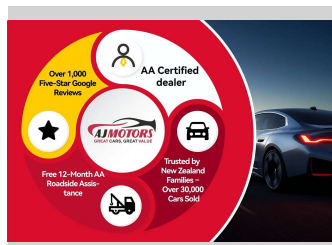

2015 Toyota Estima AERAS LEATHER PKG

Purchase Price **\$15,980**

Includes GST
Excludes on-road costs of \$695

Finance may be available on this vehicle. Ask one of our friendly staff for more information.