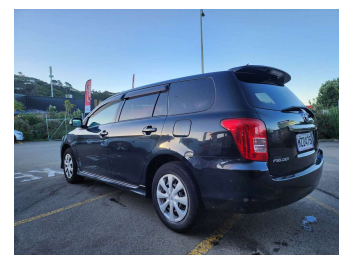

2007 Toyota Fielder

Purchase Price **\$7,980**
Includes GST, Registration & Licensing

Finance may be available on this vehicle. Ask one of our friendly staff for more information.

Gain peace of mind with Mechanical Breakdown Insurance. **Ask us how.**

Top features

- » Central Locking
- » Fabric Seats
- » Radio
- » Reversing Camera

Body Style
4 door, Wagon

Odometer
124,450 km

Engine
1490 cc

Fuel Type
#91 Petrol

Transmission
Automatic, 2WD

Wheels
15", Hubcap