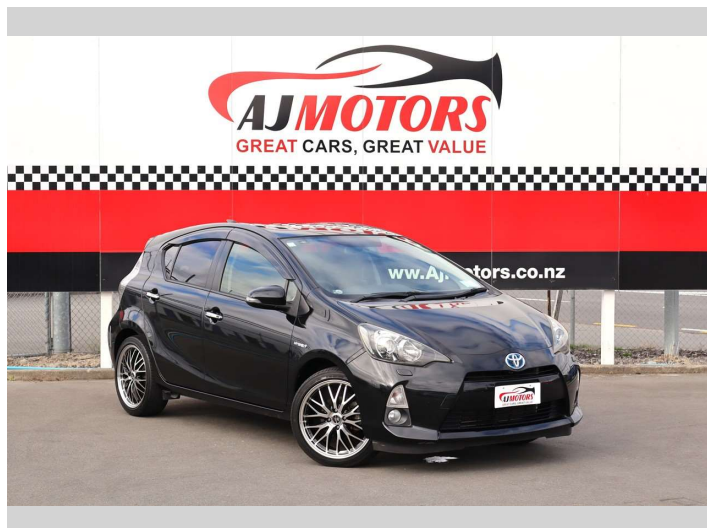

2013 Toyota Aqua 1.5 push start button

Purchase Price **POA**
Includes GST, Registration & Licensing

Finance may be available on this vehicle. Ask one of our friendly staff for more information.

Gain peace of mind with Mechanical Breakdown Insurance. **Ask us how.**

Body Style
4 door, Hatchback

Odometer
120,000 km

Engine
1496 cc, Hybrid

Fuel Type
Petrol

Transmission
Automatic, 2WD

Wheels
17"

VIN
7AT0H65YX26139709

Interior
Brown