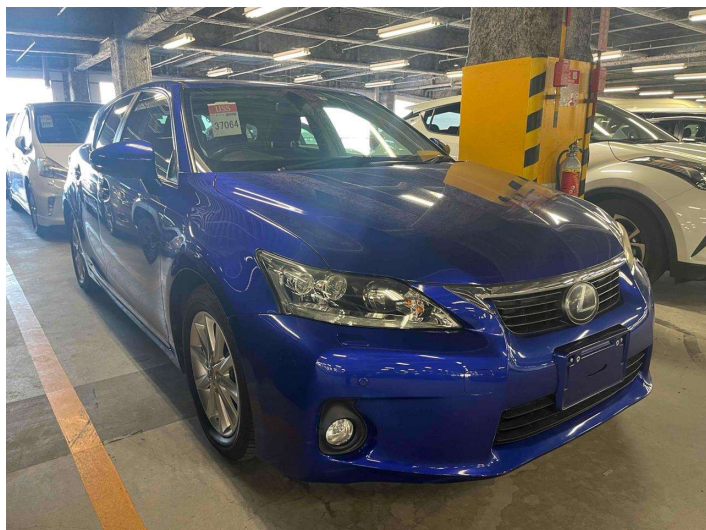

2011 Lexus CT

Purchase Price **POA**
Includes GST, Registration & Licensing

Finance may be available on this vehicle. Ask one of our friendly staff for more information.

Gain peace of mind with Mechanical Breakdown Insurance. **Ask us how.**

Top features
None Listed

- Body Style -
- Odometer **88,895 km**
- Engine **1800 cc**
- Fuel Type **Hybrid**
- Transmission **Paddle Shift**
- Wheels -
- VIN -
- Interior -
- Safety -

- Reg No. -
- Ext Colour **Blue**
- History **Ex-Overseas**
- Seats -
- CO2 Emissions -
- Energy Economy -