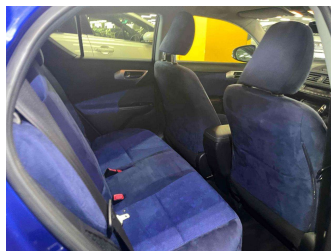

2011 Lexus CT

Purchase Price **POA**
Includes GST, Registration & Licensing

Finance may be available on this vehicle. Ask one of our friendly staff for more information.

Gain peace of mind with Mechanical Breakdown Insurance. **Ask us how.**

Top features
None Listed

- Body Style -
- Odometer **88,895 km**
- Engine **1800 cc**
- Fuel Type **Hybrid**
- Transmission **Paddle Shift**
- Wheels -
- VIN -
- Interior -
- Safety -

- Reg No. -
- Ext Colour **Blue**
- History **Ex-Overseas**
- Seats -
- CO2 Emissions -
- Energy Economy -