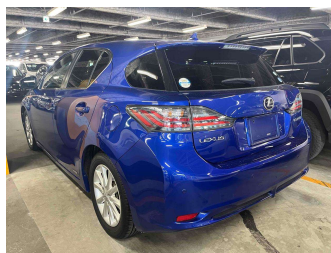

2011 Lexus CT

Purchase Price **POA**
Includes GST, Registration & Licensing

Finance may be available on this vehicle. Ask one of our friendly staff for more information.

Gain peace of mind with Mechanical Breakdown Insurance. **Ask us how.**

Top features
None Listed

- Body Style -
- Odometer **88,895 km**
- Engine **1800 cc**
- Fuel Type **Hybrid**
- Transmission **Paddle Shift**
- Wheels -
- VIN -
- Interior -
- Safety -

- Reg No. -
- Ext Colour **Blue**
- History **Ex-Overseas**
- Seats -
- CO2 Emissions -
- Energy Economy -