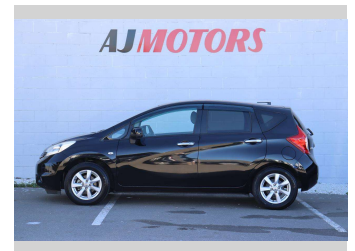

# 2013 Nissan Note MEDALIST

**Purchase Price** **\$9,980**  
Includes GST  
 Excludes on-road costs of \$695

Finance may be available on this vehicle. Ask one of our friendly staff for more information.

Body Style  
**4 door, Hatchback**

Odometer  
**58,000 km**

Engine  
**1200 cc, Internal Combustion**

Fuel Type  
**Petrol**

Transmission  
**Automatic, Front Wheel**

Wheels  
**15", Factory Alloys**

VIN  
**7AT0DH79X23066046**

Interior  
**Black, Plastic**

Based on 2023 VSRR rating

Reg No.  
 -

Ext Colour  
**Black**

History  
**Ex-Overseas**

Seats  
**5 seats, half leather**

CO2 Emissions  
 ★★★★★☆  
**119 grams/km**

Energy Economy  
 ★★★★★☆☆