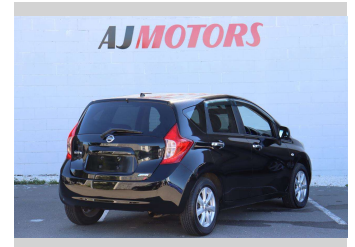

# 2013 Nissan Note MEDALIST

**Purchase Price** **\$9,980**  
Includes GST  
 Excludes on-road costs of \$695

Finance may be available on this vehicle. Ask one of our friendly staff for more information.

Body Style  
**4 door, Hatchback**

Odometer  
**58,000 km**

Engine  
**1200 cc, Internal Combustion**

Fuel Type  
**Petrol**

Transmission  
**Automatic, Front Wheel**

Wheels  
**15", Factory Alloys**

VIN  
**7AT0DH79X23066046**

Interior  
**Black, Plastic**

Based on 2023 VSRR rating

Reg No.  
 -

Ext Colour  
**Black**

History  
**Ex-Overseas**

Seats  
**5 seats, half leather**

CO2 Emissions  
 ★★★★★☆  
**119 grams/km**

Energy Economy  
 ★★★★★☆☆