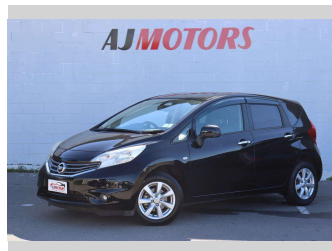

# 2013 Nissan Note MEDALIST

**Purchase Price** **\$9,980**  
Includes GST  
 Excludes on-road costs of \$695

Finance may be available on this vehicle. Ask one of our friendly staff for more information.

Body Style  
**4 door, Hatchback**

Odometer  
**58,000 km**

Engine  
**1200 cc, Internal Combustion**

Fuel Type  
**Petrol**

Transmission  
**Automatic, Front Wheel**

Wheels  
**15", Factory Alloys**

VIN  
**7AT0DH79X23066046**

Interior  
**Black, Plastic**

Based on 2023 VSRR rating

Reg No.  
 -

Ext Colour  
**Black**

History  
**Ex-Overseas**

Seats  
**5 seats, half leather**

CO2 Emissions  
 ★★★★★☆  
**119 grams/km**

Energy Economy  
 ★★★★★☆☆