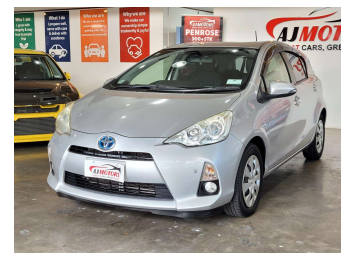

# 2012 Toyota Aqua S

**Purchase Price** **\$10,980**

Includes GST  
Excludes on-road costs of \$695

Finance may be available on this vehicle. Ask one of our friendly staff for more information.

Gain peace of mind with Mechanical Breakdown Insurance. **Ask us how.**

Body Style  
**5 door, Hatchback**

Odometer  
**83,000 km**

Engine  
**1500 cc, Hybrid**

Fuel Type  
**Electricity**

Transmission  
**Automatic, Front Wheel**

Wheels  
**15", Steel Wheels**

VIN  
**7AT0H65YX25111663**

Interior  
**Black, Plastic**

Safety

Based on 2025 UCSR rating for 12-20 models

Reg No.  
-

Ext Colour  
**Silver**

History  
**Ex-Overseas**

Seats  
**5 seats, Fabric**

CO2 Emissions  
**★★★★☆**  
**92 grams/km**