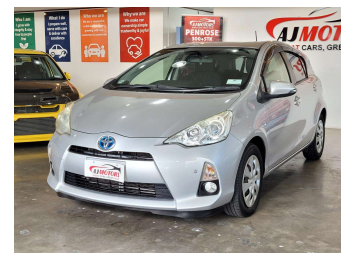

2012 Toyota Aqua S

Purchase Price **\$10,980**

Includes GST
Excludes on-road costs of \$695

Finance may be available on this vehicle. Ask one of our friendly staff for more information.

Gain peace of mind with Mechanical Breakdown Insurance. **Ask us how.**

Body Style
5 door, Hatchback

Odometer
83,000 km

Engine
1500 cc, Hybrid

Fuel Type
Petrol

Transmission
Automatic, Front Wheel

Wheels
15", Steel Wheels

VIN
7AT0H65YX25111663

Interior
Black, Plastic