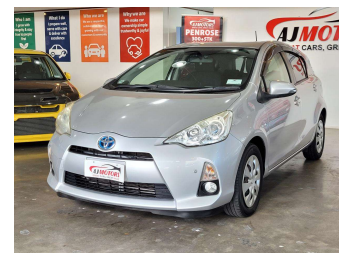

2012 Toyota Aqua S

Purchase Price **\$10,980**

Includes GST
Excludes on-road costs of \$695

Finance may be available on this vehicle. Ask one of our friendly staff for more information.

Gain peace of mind with Mechanical Breakdown Insurance. **Ask us how.**

Body Style
5 door, Hatchback

Odometer
83,000 km

Engine
1500 cc, Hybrid

Fuel Type
Petrol

Transmission
Automatic, Front Wheel

Wheels
15", Steel Wheels

VIN
7AT0H65YX25111663

Interior
Black, Plastic