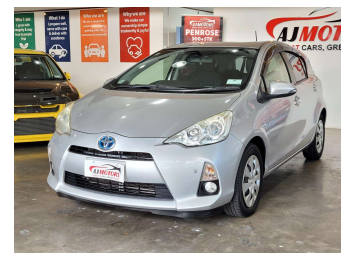

2012 Toyota Aqua S

Purchase Price **\$10,980**

Includes GST
Excludes on-road costs of \$695

Finance may be available on this vehicle. Ask one of our friendly staff for more information.

Gain peace of mind with Mechanical Breakdown Insurance. **Ask us how.**

Body Style
5 door, Hatchback

Odometer
83,000 km

Engine
1500 cc, Hybrid

Fuel Type
Petrol

Transmission
Automatic, Front Wheel

Wheels
15", Steel Wheels

VIN
7AT0H65YX25111663

Interior
Black, Plastic