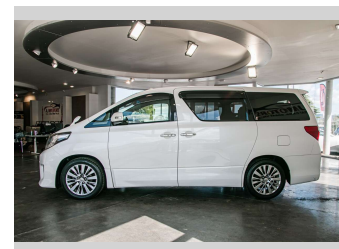

# 2015 Toyota Alphard 240S TYPE GOLD

**Purchase Price** **POA**  
Includes GST, Registration & Licensing

Finance may be available on this vehicle. Ask one of our friendly staff for more information.

Gain peace of mind with Mechanical Breakdown Insurance. **Ask us how.**

**Top features**  
None Listed

Body Style  
**Van**

Odometer  
**131,300 km**

Engine  
**2400 cc, Internal Combustion**

Fuel Type  
**Petrol**

Transmission  
**Automatic, 2WD**

Wheels  
-

VIN  
**7AT0H64EX26357745**

Interior  
-

Safety  
  
Based on 2025 VSRR rating

Reg No.  
-

Ext Colour  
**White**

History  
**Ex-Overseas**

Seats  
**7 seats**

CO2 Emissions  
**★★★☆☆☆**  
**233 grams/km**

Energy Economy  
**★☆☆☆☆**  
**Annual fuel cost of \$3,920**  
**10L per 100km**