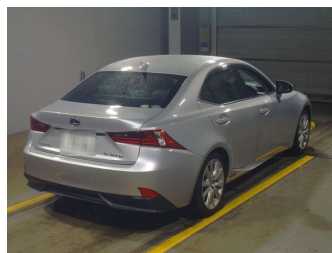

# 2014 Lexus IS

**Purchase Price** **POA**  
Includes GST, Registration & Licensing

Finance may be available on this vehicle. Ask one of our friendly staff for more information.

Gain peace of mind with Mechanical Breakdown Insurance. **Ask us how.**

**Top features**  
None Listed

Body Style

-

Odometer

**105,289 km**

Engine

**2500 cc**

Fuel Type