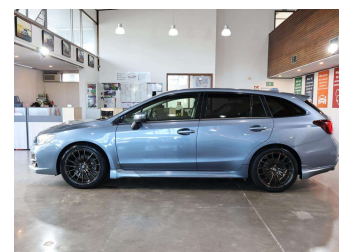

# 2015 Subaru LEVORG 4WD 1.6GT EYESIGHT S

**Purchase Price** **\$13,980**

Includes GST  
Excludes on-road costs of \$695

Finance may be available on this vehicle. Ask one of our friendly staff for more information.

Gain peace of mind with Mechanical Breakdown Insurance. **Ask us how.**

**Top features**

None Listed

Body Style  
**5 door, Station Wagon**

Odometer  
**119,000 km**

Engine  
**1600 cc, Internal Combustion**

Fuel Type  
**Petrol**

Transmission  
**Automatic, 4WD**

Wheels  
**18", Custom Alloys**

VIN  
**7AT0GF22X26034840**

Interior  
**Black, Plastic**

Safety  
  
Based on 2025 VSRR rating

Reg No.  
-

Ext Colour  
**Grey**