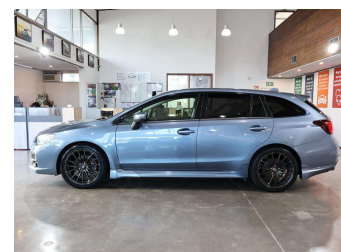

2015 Subaru Levorg 1.6GT EYESIGHT 4WD

Purchase Price **\$13,980**
Includes GST
Excludes on-road costs of \$695

Finance may be available on this vehicle. Ask one of our friendly staff for more information.

Gain peace of mind with Mechanical Breakdown Insurance. **Ask us how.**

Top features
None Listed

Body Style
5 door, Station Wagon

Odometer
119,000 km

Engine
1600 cc, Internal Combustion

Fuel Type
Petrol

Transmission
Automatic, 4WD

Wheels
18", Custom Alloys

VIN
7AT0GF22X26034840

Interior
Black, Plastic

Safety

Based on 2025 VSRR rating

Reg No.
-

Ext Colour
Grey

History
Ex-Overseas

Seats
5 seats, Fabric

CO2 Emissions
★★★★☆
165 grams/km

Energy Economy
★★★★☆☆

Annual fuel cost of \$2,780
7.1L per 100km

Cost per year is an estimate based on petrol price of \$2.80 per litre and an average distance of 14000 km. Emissions and Energy Economy figures standardised to 3P WLTP.