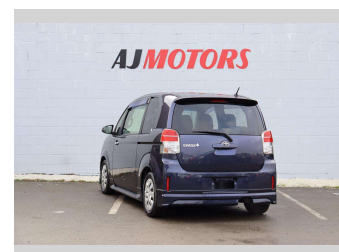

2015 Toyota Spade 1.5 Push Start

Purchase Price **\$8,487**

Includes GST
Excludes on-road costs of \$695

Finance may be available on this vehicle. Ask one of our friendly staff for more information.

Gain peace of mind with Mechanical Breakdown Insurance. **Ask us how.**

Body Style
4 door, Hatchback

Odometer
107,400 km

Engine
1500 cc, Internal Combustion

Fuel Type
Petrol

Transmission
Automatic, Front Wheel

Wheels
15", Hubcap

VIN
7AT0H662X24154746

Interior
black and purple