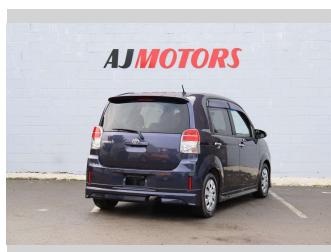

2015 Toyota Spade 1.5 Push Start

Purchase Price **\$8,487**

Includes GST
Excludes on-road costs of \$695

Finance may be available on this vehicle. Ask one of our friendly staff for more information.

Gain peace of mind with Mechanical Breakdown Insurance. **Ask us how.**

Body Style
4 door, Hatchback

Odometer
107,400 km

Engine
1500 cc, Internal Combustion

Fuel Type
Petrol

Transmission
Automatic, Front Wheel

Wheels
15", Hubcap

VIN
7AT0H662X24154746

Interior
black and purple