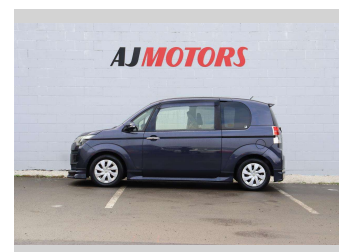

2015 Toyota Spade 1.5 Push Start

Purchase Price **\$8,487**

Includes GST
Excludes on-road costs of \$695

Finance may be available on this vehicle. Ask one of our friendly staff for more information.

Gain peace of mind with Mechanical Breakdown Insurance. **Ask us how.**

Body Style
4 door, Hatchback

Odometer
107,400 km

Engine
1500 cc, Internal Combustion

Fuel Type
Petrol

Transmission
Automatic, Front Wheel

Wheels
15", Hubcap

VIN
7AT0H662X24154746

Interior
black and purple