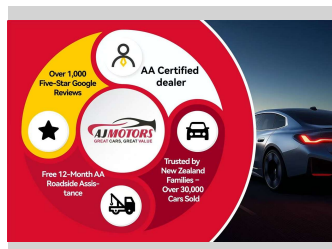

# 2020 Toyota Corolla FIELDER HYBRID

**Purchase Price** **\$15,488**

Includes GST  
Excludes on-road costs of \$695

Finance may be available on this vehicle. Ask one of our friendly staff for more information.