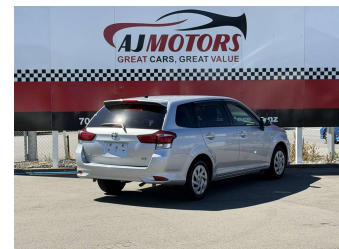

# 2020 Toyota Corolla FIELDER HYBRID

**Purchase Price** **\$15,488**

Includes GST  
Excludes on-road costs of \$695

Finance may be available on this vehicle. Ask one of our friendly staff for more information.

**Body Style**  
4 door, Station Wagon

**Odometer**  
113,100 km

**Engine**  
1500 cc, Hybrid

**Fuel Type**  
Electricity

**Transmission**  
Automatic, 2WD

**Wheels**  
15"

**VIN**  
7AT0H607X25236801

**Interior**  
Black