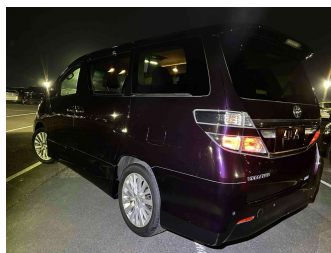

# 2012 Toyota Vellfire

**Purchase Price** **POA**  
Includes GST, Registration & Licensing

Finance may be available on this vehicle. Ask one of our friendly staff for more information.

Gain peace of mind with Mechanical Breakdown Insurance. **Ask us how.**

**Top features**  
None Listed

Body Style	-
Odometer	<b>55,069 km</b>
Engine	<b>2400 cc</b>
Fuel Type	<b>Petrol</b>
Transmission	<b>CVT</b>
Wheels	-
VIN	-
Interior	-
Safety	-

Reg No.	-
Ext Colour	<b>BORDEAUX</b>
History	<b>Ex-Overseas</b>
Seats	-
CO2 Emissions	-
Energy Economy	-