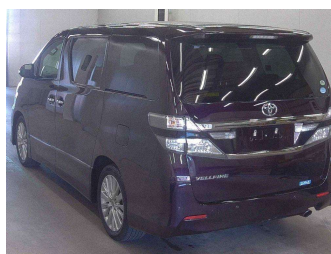

# 2012 Toyota Vellfire

**Purchase Price** **POA**  
Includes GST, Registration & Licensing

Finance may be available on this vehicle. Ask one of our friendly staff for more information.

Gain peace of mind with Mechanical Breakdown Insurance. **Ask us how.**

**Top features**  
None Listed

Body Style	-
Odometer	<b>55,069 km</b>
Engine	<b>2400 cc</b>
Fuel Type	<b>Petrol</b>
Transmission	<b>CVT</b>
Wheels	-
VIN	-
Interior	-
Safety	-

Reg No.	-
Ext Colour	<b>BORDEAUX</b>
History	<b>Ex-Overseas</b>
Seats	-
CO2 Emissions	-
Energy Economy	-