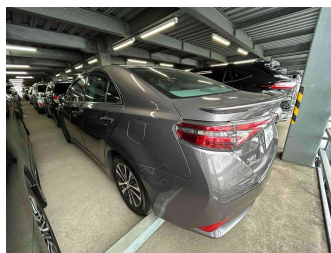

2014 Toyota Sai S C PACKAGE

Purchase Price **POA**
Includes GST, Registration & Licensing

Finance may be available on this vehicle. Ask one of our friendly staff for more information.

Gain peace of mind with Mechanical Breakdown Insurance. **Ask us how.**

Top features
None Listed

Body Style

-

Odometer

64,000 km

Engine

2400 cc

Fuel Type