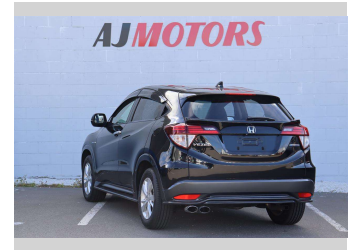

# 2015 Honda Vezel HR-V Hybrid

**Purchase Price** **\$23,980**

Includes GST  
Excludes on-road costs of \$695

Finance may be available on this vehicle. Ask one of our friendly staff for more information.

<b>Body Style</b>	<b>4 door, RV/SUV</b>	<b>Reg No.</b>	-
<b>Odometer</b>	<b>65,000 km</b>	<b>Ext Colour</b>	<b>Black</b>
<b>Engine</b>	<b>1500 cc, Hybrid</b>	<b>History</b>	<b>Ex-Overseas</b>
<b>Fuel Type</b>	<b>Hybrid</b>	<b>Seats</b>	<b>5 seats, Leather</b>
<b>Transmission</b>	<b>CVT, Front Wheel</b>	<b>CO2 Emissions</b>	★★★★☆
<b>Wheels</b>	<b>16", Factory Alloys</b>	<b>111 grams/km</b>	
<b>VIN</b>	<b>7AT08GDHX24069992</b>	<b>Energy Economy</b>	★★★★☆☆
<b>Interior</b>	<b>Black, Plastic</b>	<b>Annual fuel cost of \$1,840</b>	
<b>Safety</b>		<b>4.7L per 100km</b>	
	Based on 2023 VSRR rating		Cost per year is an estimate based on petrol price of \$2.80 per litre and an average distance of 14000 km. Emissions and Energy Economy figures standardised to 3P WLTP.
		<b>Stock ID: 18344</b>	