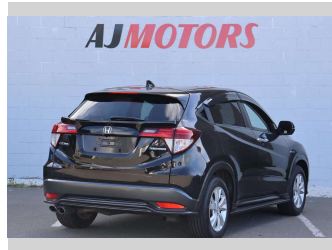

# 2015 Honda Vezel HR-V Hybrid

**Purchase Price** **\$23,980**

Includes GST  
Excludes on-road costs of \$695

Finance may be available on this vehicle. Ask one of our friendly staff for more information.

<b>Body Style</b>	<b>4 door, RV/SUV</b>	<b>Reg No.</b>	-
<b>Odometer</b>	<b>65,000 km</b>	<b>Ext Colour</b>	<b>Black</b>
<b>Engine</b>	<b>1500 cc, Hybrid</b>	<b>History</b>	<b>Ex-Overseas</b>
<b>Fuel Type</b>	<b>Hybrid</b>	<b>Seats</b>	<b>5 seats, Leather</b>
<b>Transmission</b>	<b>CVT, Front Wheel</b>	<b>CO2 Emissions</b>	★★★★☆
<b>Wheels</b>	<b>16", Factory Alloys</b>	<b>111 grams/km</b>	
<b>VIN</b>	<b>7AT08GDHX24069992</b>	<b>Energy Economy</b>	★★★★☆☆
<b>Interior</b>	<b>Black, Plastic</b>	<b>Annual fuel cost of \$1,840</b>	
<b>Safety</b>		<b>4.7L per 100km</b>	
	Based on 2023 VSRR rating		Cost per year is an estimate based on petrol price of \$2.80 per litre and an average distance of 14000 km. Emissions and Energy Economy figures standardised to 3P WLTP.
		<b>Stock ID: 18344</b>	