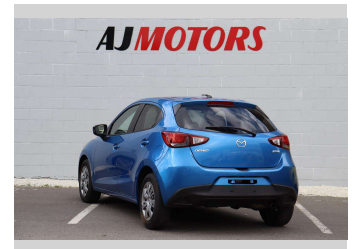

2015 Mazda Demio 13S L Package

Purchase Price **\$11,988**

Includes GST
Excludes on-road costs of \$695

Finance may be available on this vehicle. Ask one of our friendly staff for more information.

Gain peace of mind with Mechanical Breakdown Insurance. **Ask us how.**

Body Style
4 door, Hatchback

Odometer
80,293 km

Engine
1300 cc, Internal Combustion

Fuel Type
Petrol

Transmission
Automatic, Front Wheel

Wheels
15", Hubcap

VIN
7AT0C12HX23114715

Interior
black and blue, Plastic