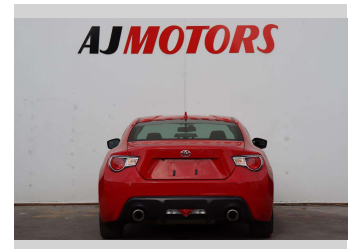

# 2015 Toyota 86 GT

**Purchase Price** **\$23,980**

Includes GST  
Excludes on-road costs of \$695

Finance may be available on this vehicle. Ask one of our friendly staff for more information.

Gain peace of mind with Mechanical Breakdown Insurance. **Ask us how.**

Body Style  
**2 door, Coupe**

Odometer  
**80,900 km**

Engine  
**2000 cc, Internal Combustion**

Fuel Type  
**Petrol**

Transmission  
**Paddle Shift, Rear Wheel**

Wheels  
**17", Factory Alloys**

VIN  
**7AT0H65RX24054335**