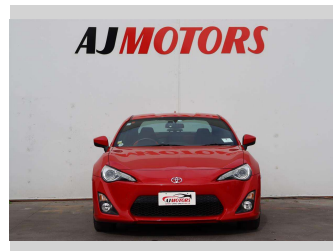

# 2015 Toyota 86 GT

**Purchase Price** **\$23,980**

Includes GST  
Excludes on-road costs of \$695

Finance may be available on this vehicle. Ask one of our friendly staff for more information.

Gain peace of mind with Mechanical Breakdown Insurance. **Ask us how.**

Body Style  
**2 door, Coupe**

Odometer  
**80,900 km**

Engine  
**2000 cc, Internal Combustion**

Fuel Type  
**Petrol**

Transmission  
**Paddle Shift, Rear Wheel**

Wheels  
**17", Factory Alloys**

VIN  
**7AT0H65RX24054335**