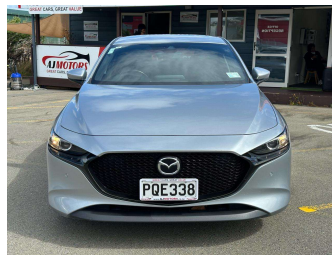

# 2022 Mazda 3 SP25 2.5L NZ New

**Purchase Price** **\$26,980**

Includes GST  
Excludes on-road costs of \$695

Finance may be available on this vehicle. Ask one of our friendly staff for more information.

Gain peace of mind with Mechanical Breakdown Insurance. **Ask us how.**

**Top features**

None Listed

**Body Style**  
5 door, Hatchback

**Odometer**  
67,500 km

**Engine**  
2488 cc, Internal Combustion

**Fuel Type**  
Petrol

**Transmission**  
Automatic, FWD

**Wheels**  
Factory Alloys

**VIN**  
JM0BP2HLA01211022

**Interior**  
Black and Brown, Fabric

**Safety**

Based on 2019 ANCAP rating for 19+ models

**Reg No.**  
PQE338

**Ext Colour**  
Silver