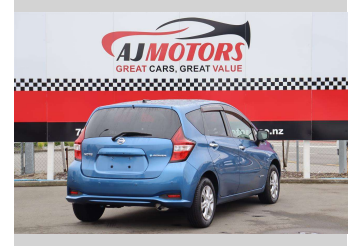

2016 Nissan Note E-POWER

Purchase Price **\$13,980**

Includes GST
Excludes on-road costs of \$295

Finance may be available on this vehicle. Ask one of our friendly staff for more information.

Gain peace of mind with Mechanical Breakdown Insurance. **Ask us how.**

Body Style
4 door, Hatchback

Odometer
31,300 km

Engine
1200 cc, Hybrid

Fuel Type
Hybrid

Transmission
Automatic, 2WD

Wheels
14", Hubcap

VIN
7AT0DH79X25012909

Interior
Black