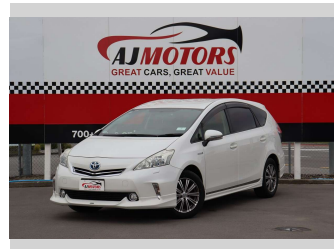

# 2012 Toyota Prius ALPHA G 7SEATS

**Purchase Price** **\$13,980**

Includes GST  
Excludes on-road costs of \$295

Finance may be available on this vehicle. Ask one of our friendly staff for more information.

**Body Style**  
4 door, Station Wagon

**Odometer**  
104,500 km

**Engine**  
1800 cc, Hybrid

**Fuel Type**  
Hybrid

**Transmission**  
Automatic, 2WD

**Wheels**  
16"

**VIN**  
7AT0H637X25037376

**Interior**  
Black