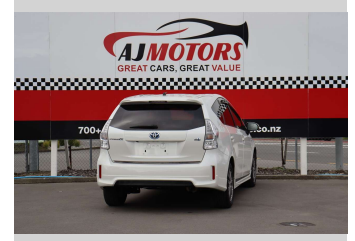

# 2012 Toyota Prius ALPHA G 7SEATS

**Purchase Price** **\$13,980**

Includes GST  
Excludes on-road costs of \$295

Finance may be available on this vehicle. Ask one of our friendly staff for more information.

**Body Style**  
4 door, Station Wagon

**Odometer**  
104,500 km

**Engine**  
1800 cc, Hybrid

**Fuel Type**  
Hybrid

**Transmission**  
Automatic, 2WD

**Wheels**  
16"

**VIN**  
7AT0H637X25037376

**Interior**  
Black