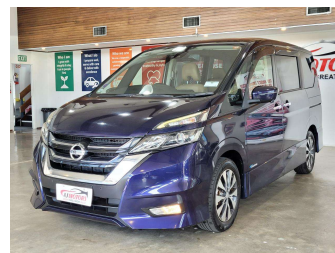

# 2018 Nissan Serena Pro-pilot Hybrid

**Purchase Price**

**\$17,980**

Includes GST  
Excludes on-road costs of \$695

Finance may be available on this vehicle. Ask one of our friendly staff for more information.

Body Style  
**Station Wagon**

Odometer  
**93,817 km**

Engine  
**2000 cc, Hybrid**

Fuel Type  
**Petrol**

Transmission  
**Automatic, Front Wheel**

Wheels  
**16", Factory Alloys**

VIN  
**7AT0DH3FX25024776**

Interior  
**Black, Plastic**

Safety

Based on 2024 VSRR rating

Reg No.  
-

Ext Colour  
**Blue**

History  
**Ex-Overseas**

Seats  
**7 seats, Fabric**

CO2 Emissions  
**★★★★☆**  
**160 grams/km**