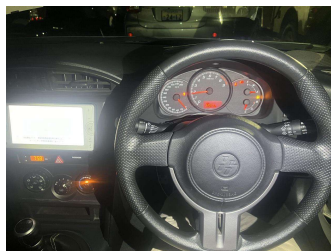

# 2013 Toyota 86

**Purchase Price** **POA**  
Includes GST, Registration & Licensing

Finance may be available on this vehicle. Ask one of our friendly staff for more information.

Gain peace of mind with Mechanical Breakdown Insurance. **Ask us how.**

**Top features**  
None Listed

Body Style	-
Odometer	<b>58,621 km</b>
Engine	<b>2000 cc</b>
Fuel Type	-
Transmission	<b>Paddle Shift</b>
Wheels	-
VIN	-
Interior	-
Safety	-

Reg No.	-
Ext Colour	<b>Silver</b>
History	<b>Ex-Overseas</b>
Seats	-
CO2 Emissions	-
Energy Economy	-