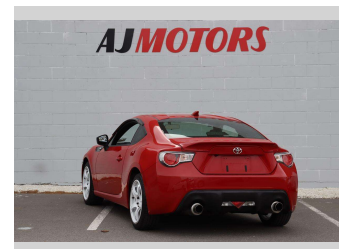

2013 Toyota 86 GT Nice rims

Purchase Price **\$21,980**

Includes GST
Excludes on-road costs of \$695

Finance may be available on this vehicle. Ask one of our friendly staff for more information.

Gain peace of mind with Mechanical Breakdown Insurance. **Ask us how.**

Body Style
2 door, Coupe

Odometer
99,700 km

Engine
1998 cc, Internal Combustion

Fuel Type
Petrol

Transmission
Paddle Shift, 2WD

Wheels
17", Custom Alloys

VIN
7AT0H65RX24037745

Interior
Black, Carbon