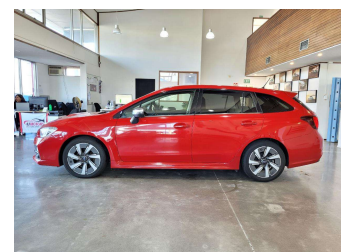

# 2015 Subaru Levorg 1.6GT EYESIGHT 4WD

**Purchase Price** **\$17,980**

Includes GST  
Excludes on-road costs of \$695

Finance may be available on this vehicle. Ask one of our friendly staff for more information.

Body Style  
**5 door, Station Wagon**

Odometer  
**77,697 km**

Engine  
**1599 cc, Internal Combustion**

Fuel Type  
**Petrol**

Transmission  
**Automatic, 4WD**

Wheels  
**17", Factory Alloys**

VIN  
**7AT0GF22X24035769**

Interior  
**Black, Plastic**

Safety

Based on 2024 VSRR rating

Reg No.  
-

Ext Colour  
**Red**

History  
**Ex-Overseas**

Seats  
**5 seats, Fabric**

CO2 Emissions  
**★★★★☆**  
**154 grams/km**