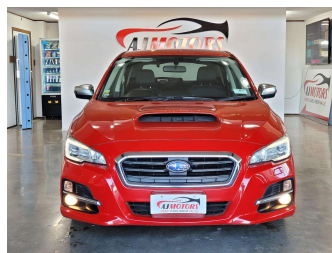

# 2015 Subaru Levorg 1.6GT EYESIGHT 4WD

**Purchase Price** **\$17,980**

Includes GST  
Excludes on-road costs of \$695

Finance may be available on this vehicle. Ask one of our friendly staff for more information.

Body Style  
**5 door, Station Wagon**

Odometer  
**77,697 km**

Engine  
**1599 cc, Internal Combustion**

Fuel Type  
**Petrol**

Transmission  
**Automatic, 4WD**

Wheels  
**17", Factory Alloys**

VIN  
**7AT0GF22X24035769**

Interior  
**Black, Plastic**

Safety

Based on 2024 VSRR rating

Reg No.  
-

Ext Colour  
**Red**

History  
**Ex-Overseas**

Seats  
**5 seats, Fabric**

CO2 Emissions  
**★★★★☆**  
**154 grams/km**