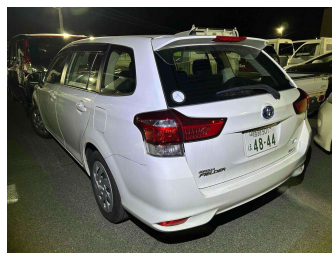

2020 Toyota Corolla FIELDER HYBRID EX

Purchase Price **POA**
Includes GST, Registration & Licensing

Finance may be available on this vehicle. Ask one of our friendly staff for more information.

Gain peace of mind with Mechanical Breakdown Insurance. **Ask us how.**

Top features
None Listed

Body Style
-
Odometer
103,000 km

Engine
1500 cc
Fuel Type
Hybrid

Transmission
CVT

Wheels
-

VIN
-

Interior
-

Safety

Based on 2023 VSRR rating

Reg No.
-
Ext Colour
White

History
Ex-Overseas

Seats
-

CO2 Emissions
★★★★☆
90 grams/km

Energy Economy
★★★★☆

Annual fuel cost of \$1,490
3.8L per 100km

Cost per year is an estimate based on petrol price of \$2.80 per litre and an average distance of 14000 km. Emissions and Energy Economy figures standardised to 3P WLTP.