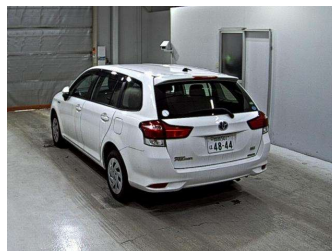

2020 Toyota Corolla FIELDER HYBRID EX

Purchase Price **POA**
Includes GST, Registration & Licensing

Finance may be available on this vehicle. Ask one of our friendly staff for more information.

Gain peace of mind with Mechanical Breakdown Insurance. **Ask us how.**

Top features
None Listed

Body Style
-
Odometer
103,000 km

Engine
1500 cc
Fuel Type
Hybrid

Transmission
CVT

Wheels
-

VIN
-

Interior
-

Safety

Based on 2023 VSRR rating

Reg No.
-
Ext Colour
White

History
Ex-Overseas

Seats
-

CO2 Emissions
★★★★☆
90 grams/km

Energy Economy
★★★★☆

Annual fuel cost of \$1,490
3.8L per 100km

Cost per year is an estimate based on petrol price of \$2.80 per litre and an average distance of 14000 km. Emissions and Energy Economy figures standardised to 3P WLTP.