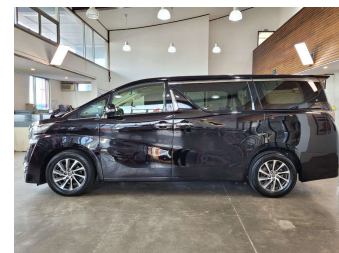

2016 Toyota Vellfire 2.5Z

Purchase Price **\$31,980**
 Includes GST
 Excludes on-road costs of \$695

Finance may be available on this vehicle. Ask one of our friendly staff for more information.

Gain peace of mind with Mechanical Breakdown Insurance. **Ask us how.**

Body Style
5 door, Van

Odometer
86,144 km

Engine
2500 cc, Internal Combustion

Fuel Type
Petrol

Transmission
Automatic, Front Wheel

Wheels
17", Factory Alloys

VIN
7AT0H65MX25001452

Interior
Black, Plastic

Safety

Based on 2024 VSRR rating

Reg No.
-

Ext Colour
Black

History
Ex-Overseas

Seats
5 seats, leather & fabric

CO2 Emissions
★ ★ ★ ☆ ☆ ☆
219 grams/km

Energy Economy
★ ☆ ☆ ☆ ☆ ☆
Annual fuel cost of \$3,680
9.4L per 100km