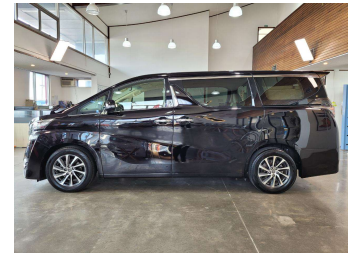

2016 Toyota Vellfire 2.5Z

Purchase Price **\$31,980**
 Includes GST
 Excludes on-road costs of \$695

Finance may be available on this vehicle. Ask one of our friendly staff for more information.

Gain peace of mind with Mechanical Breakdown Insurance. **Ask us how.**

Body Style
5 door, Van

Odometer
86,144 km

Engine
2500 cc, Internal Combustion

Fuel Type
Petrol

Transmission
Automatic, Front Wheel

Wheels
17", Factory Alloys

VIN
7AT0H65MX25001452

Interior
Black, Plastic

Safety

Based on 2024 VSRR rating

Reg No.
RTF650

Ext Colour
Black

History
Ex-Overseas

Seats
5 seats, leather & fabric

CO2 Emissions
★ ★ ★ ☆ ☆ ☆
219 grams/km

Energy Economy
★ ☆ ☆ ☆ ☆ ☆
Annual fuel cost of \$3,680
9.4L per 100km