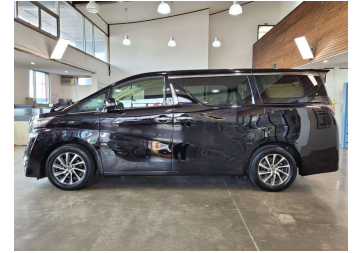

# 2016 Toyota Vellfire 2.5Z

**Purchase Price** **\$31,980**  
Includes GST  
Excludes on-road costs of \$695

Finance may be available on this vehicle. Ask one of our friendly staff for more information.

Body Style  
**5 door, Van**

Odometer  
**86,144 km**

Engine  
**2500 cc, Internal Combustion**

Fuel Type  
**Petrol**

Transmission  
**Automatic, Front Wheel**

Wheels  
**17", Factory Alloys**

VIN  
**7AT0H65MX25001452**

Interior  
**Black, Plastic**

Safety  
  
Based on 2024 VSRR rating

Reg No.  
**RTF650**

Ext Colour  
**Black**

History  
**Ex-Overseas**

Seats  
**5 seats, leather & fabric**

CO2 Emissions  
**★ ★ ★ ☆ ☆ ☆**  
**219 grams/km**