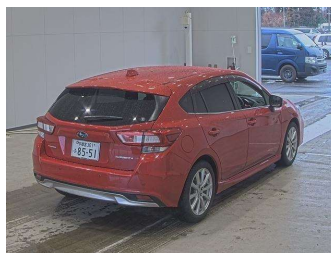

2016 Subaru Impreza

Purchase Price **POA**
Includes GST, Registration & Licensing

Finance may be available on this vehicle. Ask one of our friendly staff for more information.

Gain peace of mind with Mechanical Breakdown Insurance. **Ask us how.**

Top features
None Listed

Body Style
-

Odometer
109,556 km

Engine
2000 cc

Fuel Type
Petrol

Transmission
CVT

Wheels
-

VIN
-