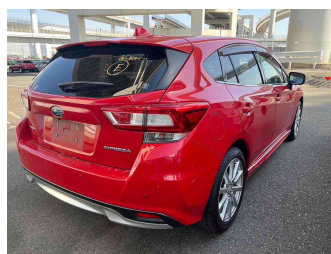

2016 Subaru Impreza

Purchase Price **POA**
Includes GST, Registration & Licensing

Finance may be available on this vehicle. Ask one of our friendly staff for more information.

Gain peace of mind with Mechanical Breakdown Insurance. **Ask us how.**

Top features
None Listed

Body Style
-

Odometer
109,556 km

Engine
2000 cc

Fuel Type
Petrol

Transmission
CVT

Wheels
-

VIN
-