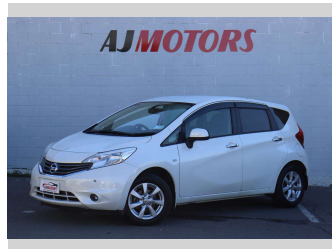

2013 Nissan Note MEDALIST

Purchase Price **\$10,980**
Includes GST
 Excludes on-road costs of \$695

Finance may be available on this vehicle. Ask one of our friendly staff for more information.

Gain peace of mind with Mechanical Breakdown Insurance. **Ask us how.**

Body Style
4 door, Hatchback

Odometer
19,000 km

Engine
1200 cc, Internal Combustion

Fuel Type
Petrol

Transmission
Automatic, Front Wheel

Wheels
15", Factory Alloys

VIN
7AT0DH79X23131039

Interior
grey, Plastic

Based on 2023 VSRR rating

Reg No.
 -

Ext Colour
Pearl

History
Ex-Overseas

Seats
5 seats, Leather Accented

CO2 Emissions
 ★★★★★☆
119 grams/km

Energy Economy
 ★★★★★☆☆

Annual fuel cost of \$2,000
5.1L per 100km