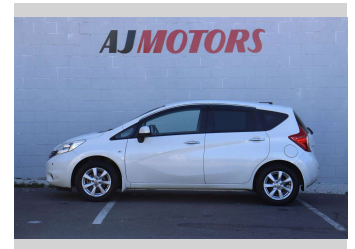

2013 Nissan Note MEDALIST

Purchase Price **\$10,980**
Includes GST
 Excludes on-road costs of \$695

Finance may be available on this vehicle. Ask one of our friendly staff for more information.

Gain peace of mind with Mechanical Breakdown Insurance. **Ask us how.**

Body Style
4 door, Hatchback

Odometer
19,000 km

Engine
1200 cc, Internal Combustion

Fuel Type
Petrol

Transmission
Automatic, Front Wheel

Wheels
15", Factory Alloys

VIN
7AT0DH79X23131039

Interior
grey, Plastic

Based on 2023 VSRR rating

Reg No.
 -

Ext Colour
Pearl

History
Ex-Overseas

Seats
5 seats, Leather Accented

CO2 Emissions
 ★★★★★☆
119 grams/km

Energy Economy
 ★★★★★☆☆

Annual fuel cost of \$2,000
5.1L per 100km