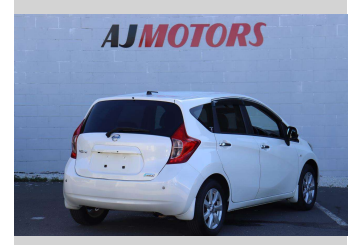

2013 Nissan Note MEDALIST

Purchase Price **\$10,980**
Includes GST
 Excludes on-road costs of \$695

Finance may be available on this vehicle. Ask one of our friendly staff for more information.

Gain peace of mind with Mechanical Breakdown Insurance. **Ask us how.**

Body Style
4 door, Hatchback

Odometer
19,000 km

Engine
1200 cc, Internal Combustion

Fuel Type
Petrol

Transmission
Automatic, Front Wheel

Wheels
15", Factory Alloys

VIN
7AT0DH79X23131039

Interior
grey, Plastic

Based on 2023 VSRR rating

Reg No.
 -

Ext Colour
Pearl

History
Ex-Overseas

Seats
5 seats, Leather Accented

CO2 Emissions
 ★★★★★☆
119 grams/km

Energy Economy
 ★★★★★☆☆

Annual fuel cost of \$2,000
5.1L per 100km