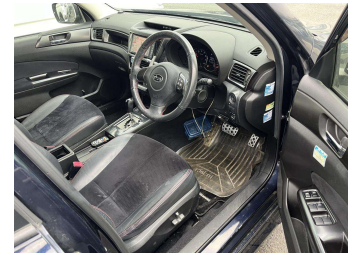

# 2013 Subaru Exiga 2.5I EYESIGHT SPEC.B 4WD

**Purchase Price** **POA**  
Includes GST, Registration & Licensing

Finance may be available on this vehicle. Ask one of our friendly staff for more information.

Gain peace of mind with Mechanical Breakdown Insurance. **Ask us how.**

**Top features**  
None Listed

Body Style  
-

Odometer  
**132,005 km**

Engine  
**2500 cc**

Fuel Type  
**Petrol**

Transmission  
**Paddle Shift**

Wheels  
-

VIN  
-

Interior  
-

Safety  
-

Reg No.  
-

Ext Colour  
**Blue**

History  
**Ex-Overseas**

Seats  
-