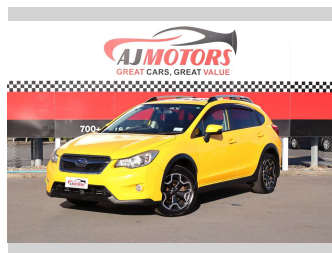

2015 Subaru XV 2.0I-L EYESIGHT AWD

Purchase Price **POA**
Includes GST, Registration & Licensing

Finance may be available on this vehicle. Ask one of our friendly staff for more information.

Gain peace of mind with Mechanical Breakdown Insurance. **Ask us how.**

Body Style
4 door, Hatchback

Odometer
134,500 km

Engine
2000 cc, Internal Combustion

Fuel Type
Petrol

Transmission
Automatic, AWD

Wheels
17"

VIN
-

Interior
Black