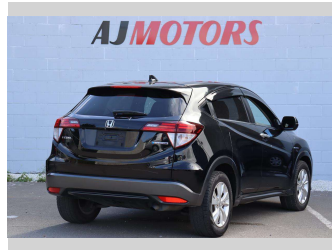

2015 Honda Vezel Hybrid X

Purchase Price **\$15,988**

Includes GST
Excludes on-road costs of \$695

Finance may be available on this vehicle. Ask one of our friendly staff for more information.

Gain peace of mind with Mechanical Breakdown Insurance. **Ask us how.**

Body Style
4 door, RV/SUV

Odometer
114,000 km

Engine
1500 cc, Hybrid

Fuel Type
Hybrid

Transmission
Automatic, 2WD

Wheels
16", Factory Alloys

VIN
7AT08GDHX23119338

Interior
Black, Plastic