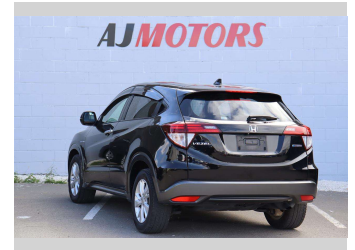

2015 Honda Vezel Hybrid X

Purchase Price **\$15,988**

Includes GST
Excludes on-road costs of \$695

Finance may be available on this vehicle. Ask one of our friendly staff for more information.

Gain peace of mind with Mechanical Breakdown Insurance. **Ask us how.**

Body Style
4 door, RV/SUV

Odometer
114,000 km

Engine
1500 cc, Hybrid

Fuel Type
Hybrid

Transmission
Automatic, 2WD

Wheels
16", Factory Alloys

VIN
7AT08GDHX23119338

Interior
Black, Plastic