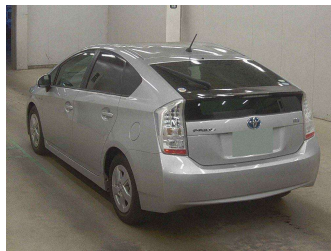

2010 Toyota Prius S

Purchase Price **POA**
Includes GST, Registration & Licensing

Finance may be available on this vehicle. Ask one of our friendly staff for more information.

Gain peace of mind with Mechanical Breakdown Insurance. **Ask us how.**

Top features
None Listed

Body Style

-

Odometer
41,971 km

Engine
1800 cc

Fuel Type
Hybrid

Transmission
CVT

Wheels
-